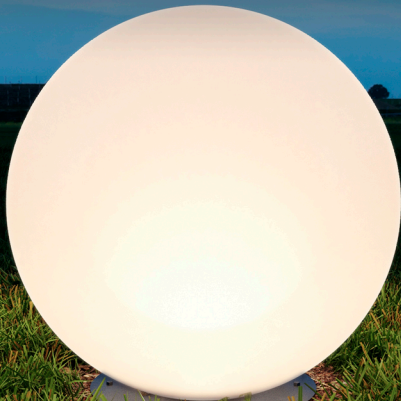

TRIF

INDOOR AND
OUTDOOR
LIGHTING

LED LUMINAIRES SHAPED AS HARDSCAPE ELEMENTS

Available sphere sizes: 20, 30, 40, 50, 60, 80 cm

TRIF

INDOOR AND
OUTDOOR
LIGHTING

SPHERICAL LUMINAIRE IN SECTION

TRIF | INDOOR AND
OUTDOOR
LIGHTING

SPHERICAL LUMINAIRE IN EXTERIOR

TRIF

INDOOR AND
OUTDOOR
LIGHTING

RECTANGULAR HARDSCAPE ELEMENTS

Side dimension: 20, 30, 40, 50, 60 cm.

Color temperature: 3000K, 4000K, RGBW